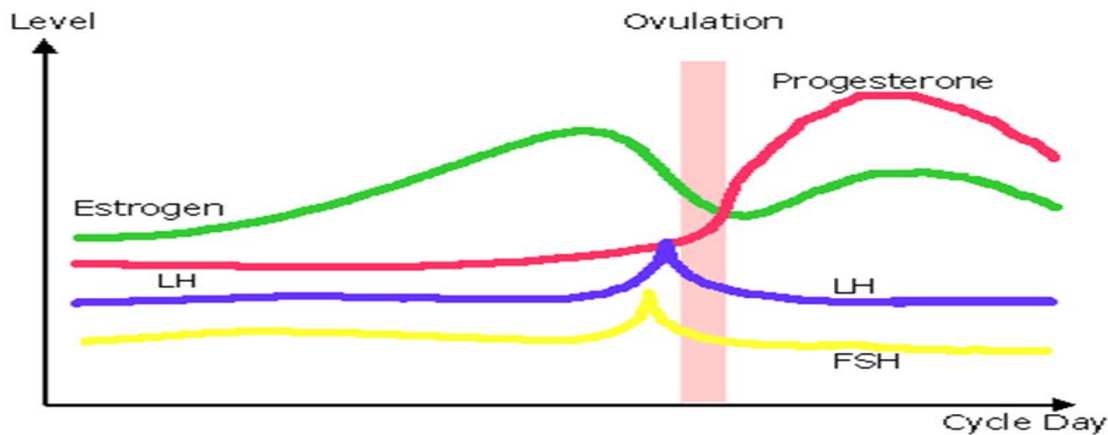

Menstrual Cycle

Menarche:

Cycle Length:

2 Cycles:

Glue Ovarian Cycle Tab Here

Glue Uterine Cycle Tab Here

- Follicular Phase:

- Luteal Phase:

- Proliferative Phase:

- Secretory Phase:

Ovulation

Female Hormone Levels

Ovarian
Cycle

Uterine
Cycle